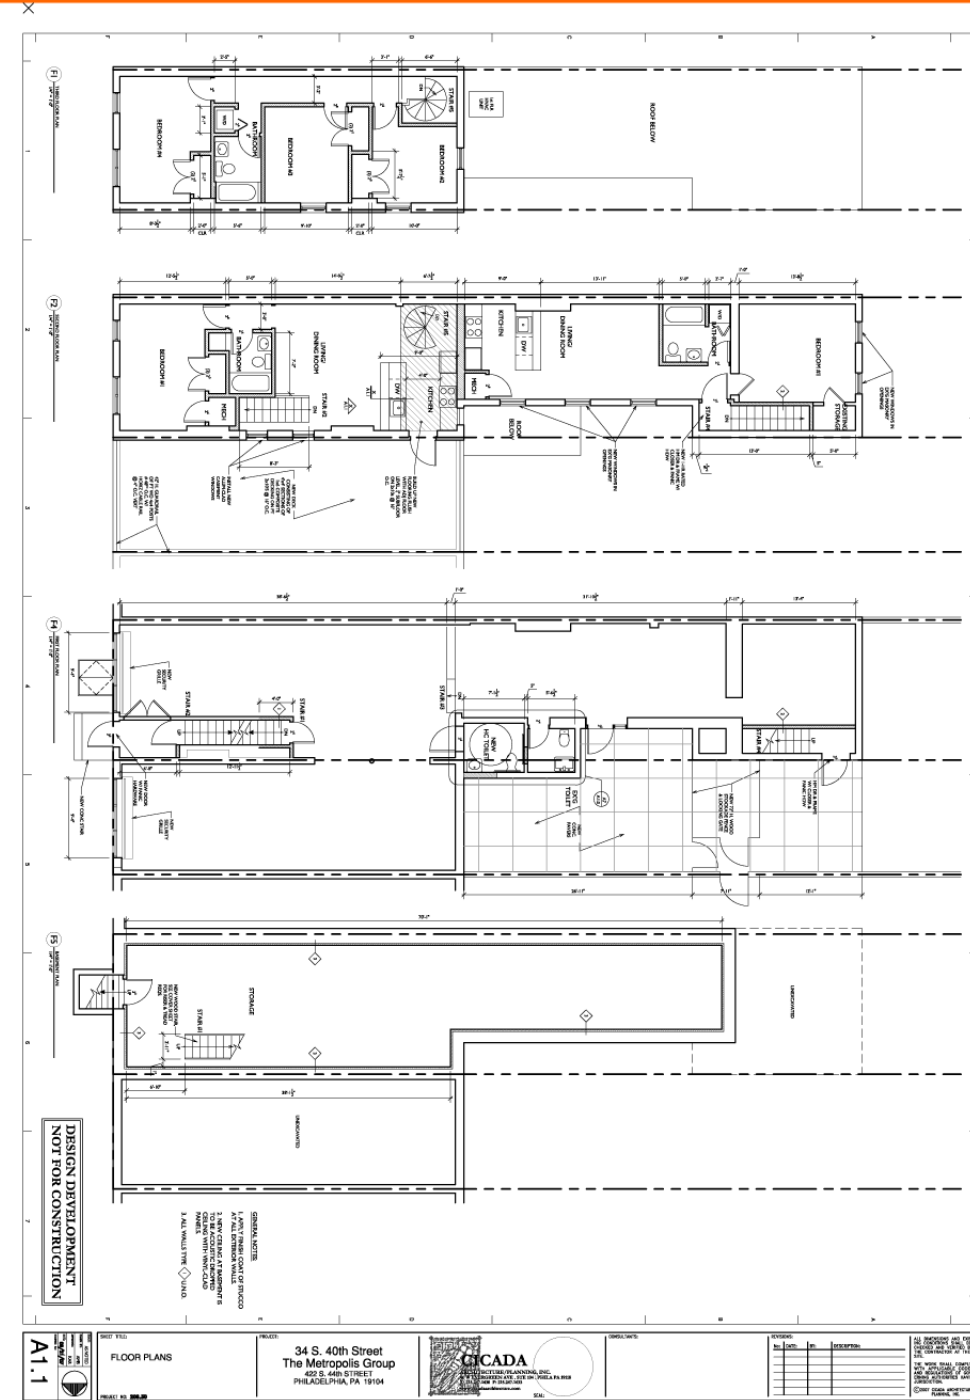

Location. Location. Us.^{SM}

MICHAEL SALOVE COMPANY

1700 MARKET STREET . 17TH FLOOR . PHILADELPHIA, PA 19103
PH 215.568.2600 . FX 215.568.2666 . WWW.SALOVE.COM

Location. Location. Us.^{SM}

MICHAEL SALOVE COMPANY