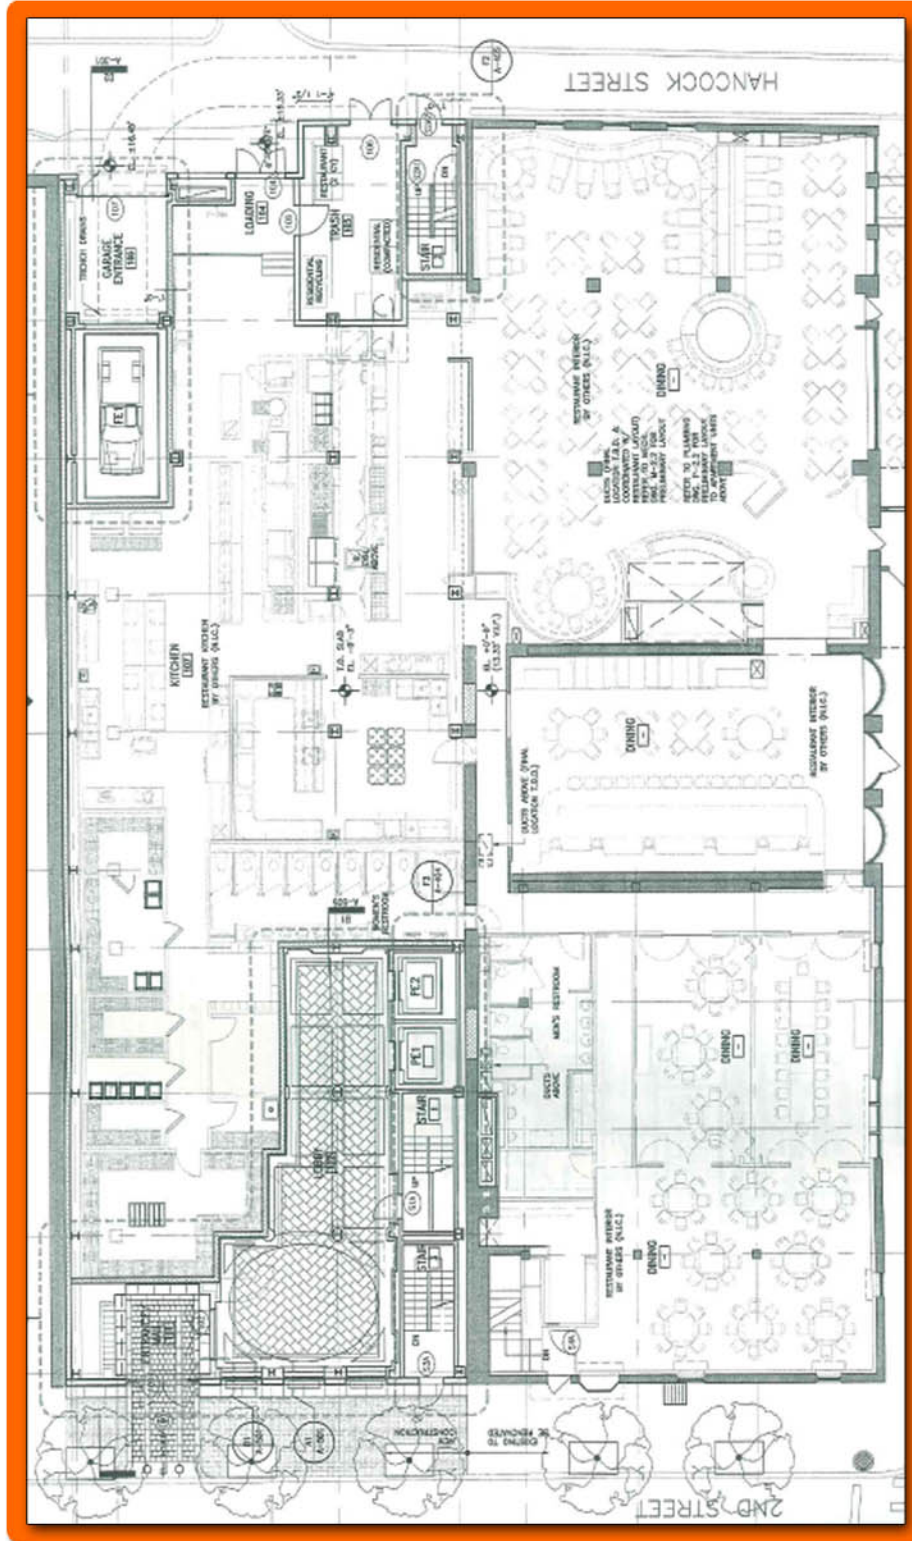

Location. Location. Us.^{SM}

MICHAEL SALOVE COMPANY

1700 MARKET STREET . 17TH FLOOR . PHILADELPHIA, PA 19103
PH 215.568.2600 . FX 215.568.2666 . WWW.SALOVE.COM

Location. Location. Us.^{SM}

MICHAEL SALOVE COMPANY