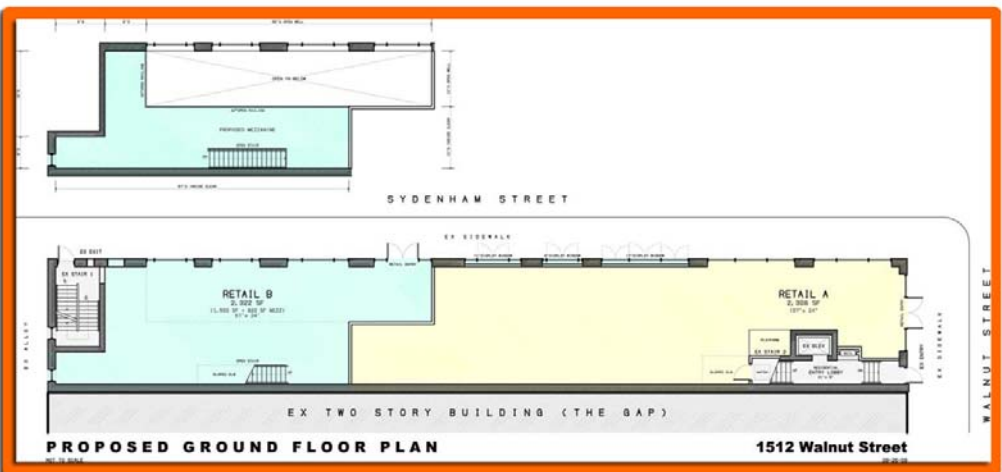

Location. Location. Us. ^{SM}

MICHAEL SALOVE COMPANY

1700 MARKET STREET · 17TH FLOOR · PHILADELPHIA, PA 19103
PH 215.568.2600 · FX 215.568.2666 · WWW.SALOVE.COM

Location. Location. Us. ^{SM}

MICHAEL SALOVE COMPANY