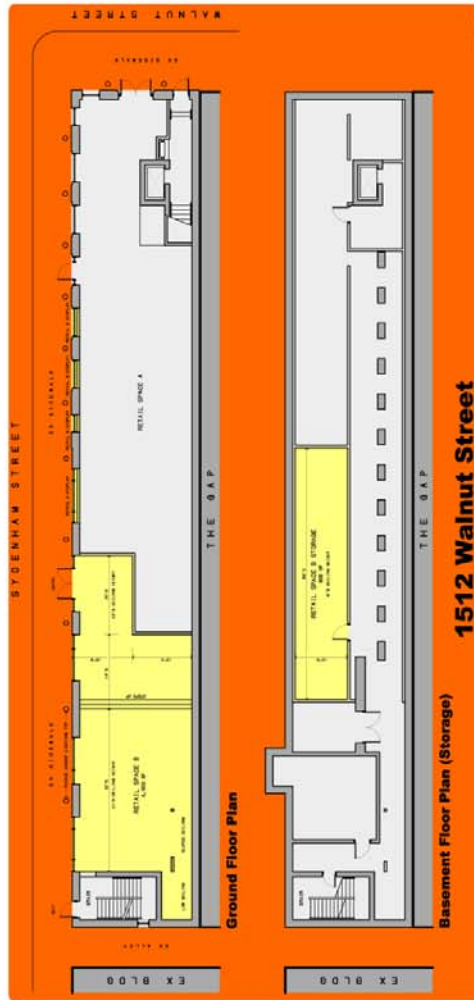

Location. Location. Us.™

MICHAEL SALOVE COMPANY

1700 MARKET STREET · 17TH FLOOR · PHILADELPHIA, PA 19103
PH 215.568.2600 · FX 215.568.2666 · WWW.SALOVE.COM

Location. Location. Us.™

MICHAEL SALOVE COMPANY